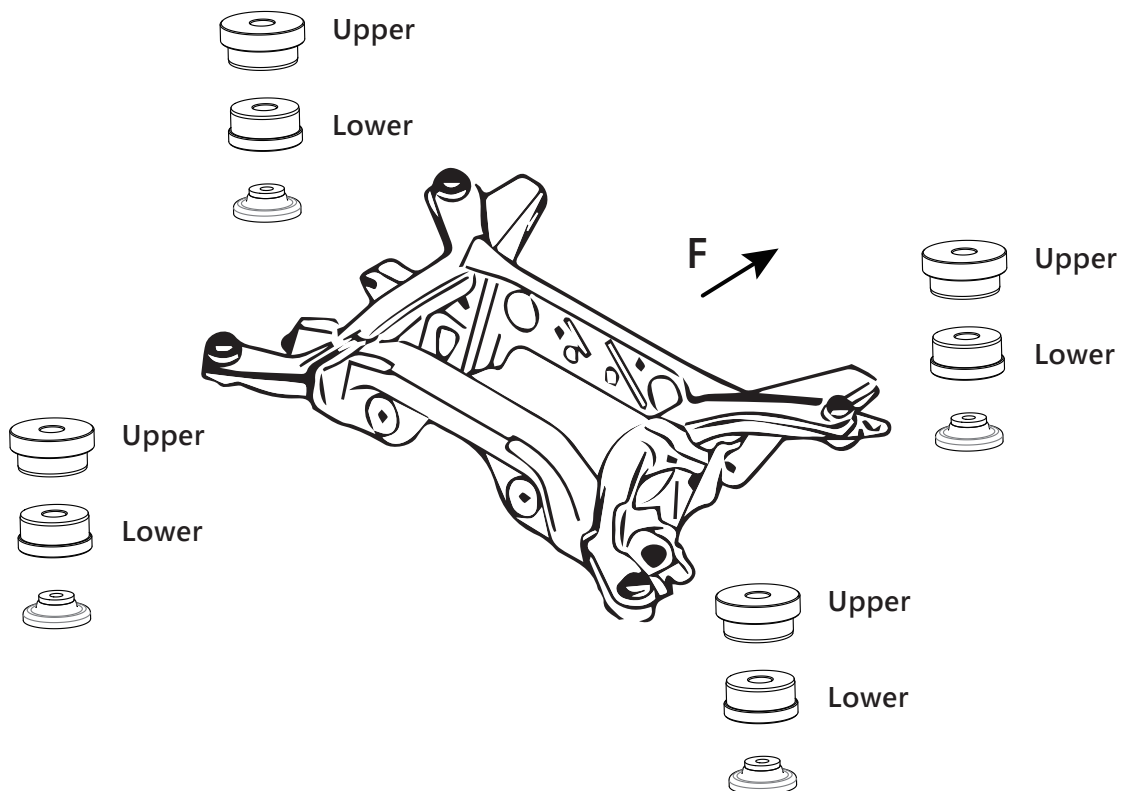

Contents 內含配件

※ Please apply hand tools for installation
安裝過程請使用手動工具

4PCS

4PCS

Installation tips 安裝提示

Warning 安全提示

Installation should only be performed by licensed mechanics who have the necessary skill and tools to do the job correctly and safely.

安裝需由合格的專業技師及工具執行，以確保安裝過程的正確與安全

When swapping the suspension kits, be sure to note the routing and mounting position of all wires, cables and bolts orientation, certain damage might be caused by reinstalling differently from the original factory position. Please refer to factory manual for proper installation and safety stands.

當更換您車輛的懸吊套件時，請記下您的線組與管線安裝位置，非原廠相同的安裝位置可能會造成元件之損壞，造成車輛的危險。請參考原廠車輛手冊